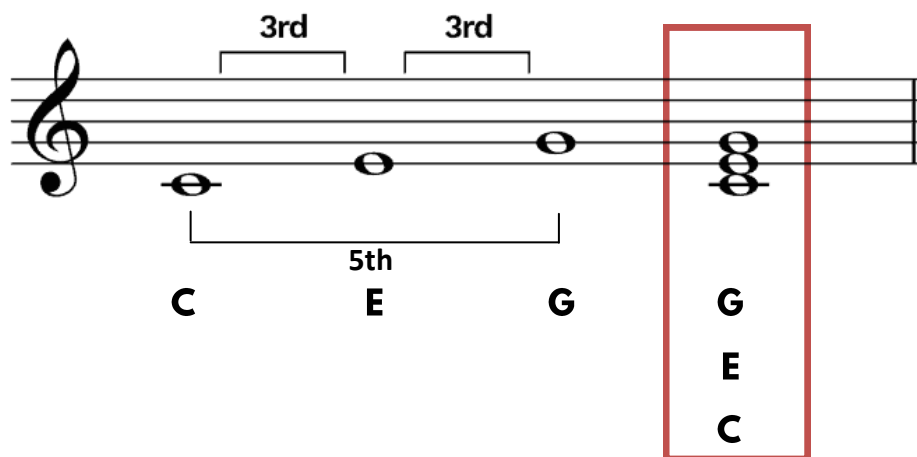

Tonic Triad Chords

A Triad is a chord made up of three notes:

- Root
- 3rd note higher than root
- 5th note higher than root

A Tonic Triad uses the tonic (1st or 'home' note) of a key as its lowest note

- The Tonic in C major = C
- The Tonic in D major = D
- The Tonic in F major = F